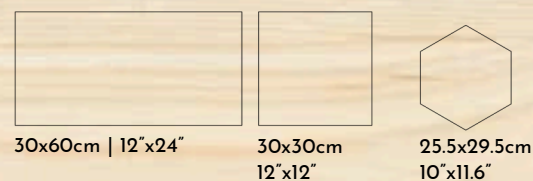

SIZES (PORCELAIN)

MOSAICS

AVAILABLE SIZES

60x120cm | 24"x48" (12"x24", 12"x12", 4"x12", 3"x12", 10" Hex, Mosaics)
20x120cm | 8"x48"

AVAILABLE SURFACES

3D Carved

1 PLT
 1 PLT

Size **Sq mtr/Pallet**

24"x48"	46.08
24"x24"	54.72
32"x32"	56.32
12"x24"	50.40

The number in the above table represent the MOQ in pallets (PLT) & Container (CNT) for each size & surface available in the collection respectively.

VINTAGE

SIZES (CERAMIC)

30x90cm | 12"x36"

30x60cm | 12"x24"

30x30cm
12"x12"

SIZES (SUBWAY)

10x30cm
4"x12"

7.5x30cm
3"x12"

7.5x30cm
3"x12"

AVAILABLE SIZES

30x90cm (12"x36"), 30x60cm (12"x24"), 30x30cm(12"x12")

10x30cm (4"x12"), 7.5x30cm (3"x12"), Picket 7.5x30 (3"x12")

AVAILABLE SURFACES

	Glossy	Matt	Application
	1 CNT	1 CNT	1 CNT
	2 PLT	2 PLT	2 PLT