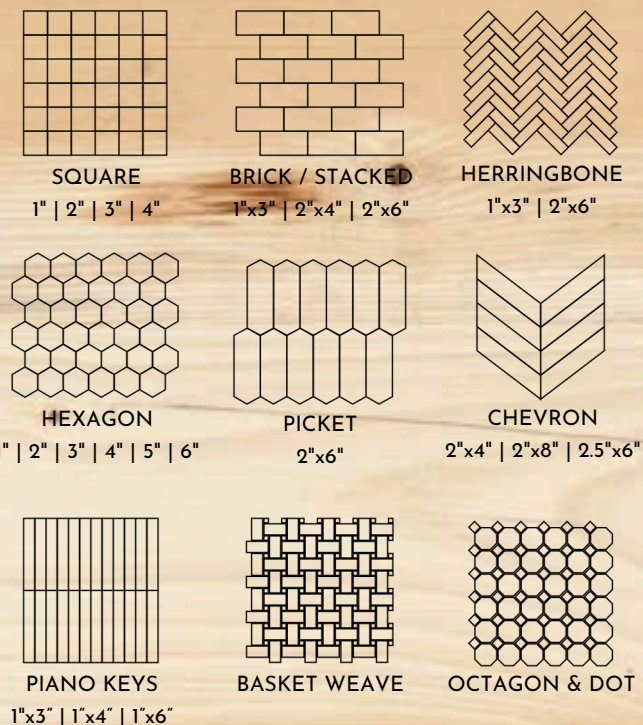

Vintage Ash Grey

No. of faces in 60x120cm: 6

Vintage Camel

No. of faces in 60x120cm: 6

VINTAGE

Vintage Peanut

No. of faces in 60x120cm: 6

VINTAGE

SIZES (PORCELAIN)

MOSAICS

AVAILABLE SIZES

60x120cm | 24"x48" (12"x24", 12"x12", 4"x12", 3"x12", 10" Hex, Mosaics)
20x120cm | 8"x48"

AVAILABLE SURFACES

3D Carved

1 PLT
 1 PLT

Size **Sq mtr/Pallet**

VINTAGE

SIZES (CERAMIC)

30x90cm | 12"x36"

30x60cm | 12"x24"

30x30cm
12"x12"

SIZES (SUBWAY)

10x30cm
4"x12"

7.5x30cm
3"x12"

7.5x30cm
3"x12"

AVAILABLE SIZES

30x90cm (12"x36"), 30x60cm (12"x24"), 30x30cm(12"x12")

10x30cm (4"x12"), 7.5x30cm (3"x12"), Picket 7.5x30 (3"x12")

AVAILABLE SURFACES

	Glossy	Matt	Application
	1 CNT	1 CNT	1 CNT
	2 PLT	2 PLT	2 PLT