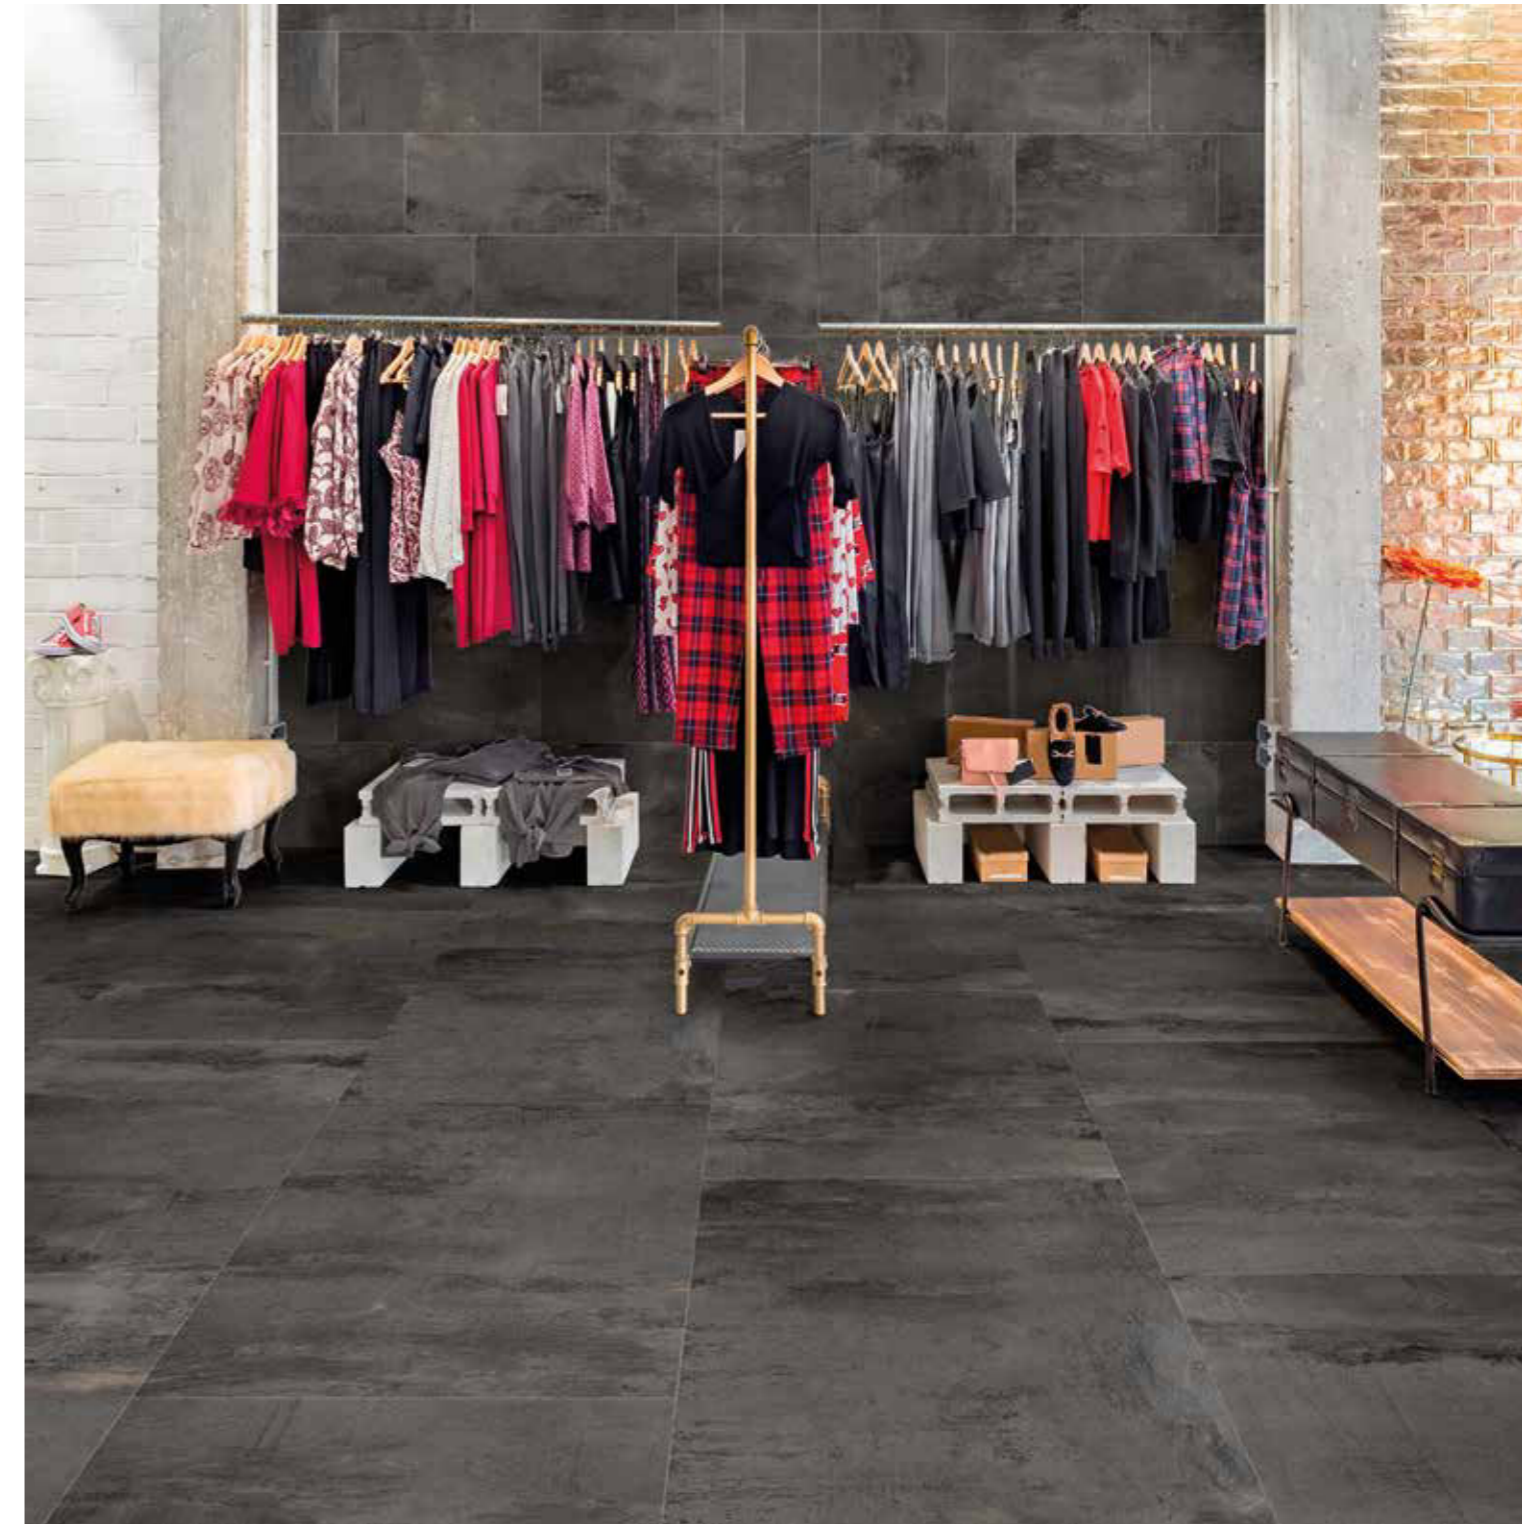

ABITA FERRO 30x60 12"x24" | ABITA FERRO 60x120 24"x48"

MOSAICS AND TRIMS

004452/180 105 ■
Mosaico 5x5 Abita Ferro
30x30 12"x12" 12 ■

004456/09 Ferro 20 ■
Battiscopa
7x60

004468/256 Ferro 20 ■
Gradino Frontale
30x120

004460/336 Ferro 1 ■
Gradino Angolare DX
30x120

004464/336 Ferro 1 ■
Gradino Angolare SX
30x120

★ Disponibili solo su ordinazione • Available on demande